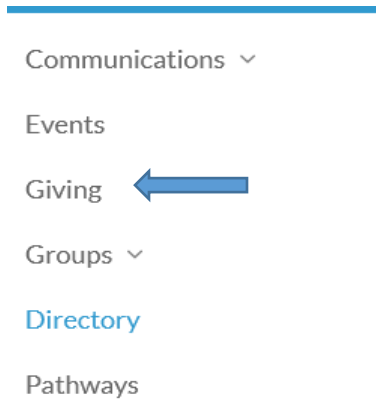

1. Once you login into Realm; Locate the left column of your screen login and you will find the "Giving" section.

2. You see a screen pop up like below, click on the Funnel Shaped Button

3. Here you can Select the beginning date and end date.

4. Then hit filter and it should come up with the donations from the dates selected.

Click the Printer Icon if you need. →