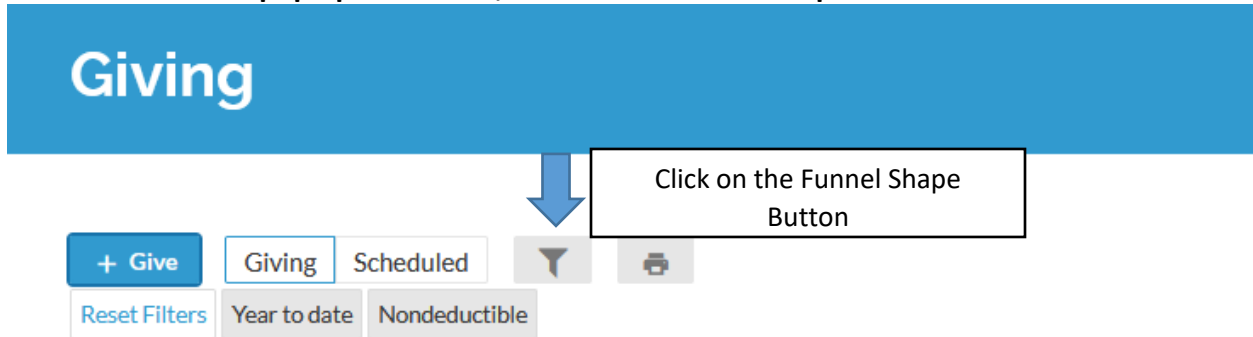

1. Once you login into Realm; Locate the left column of your screen login and you will find the "Giving" section.

2. You see a screen pop up like below, click on the Funnel Shaped Button

3. Here you can Select the beginning date and end date.