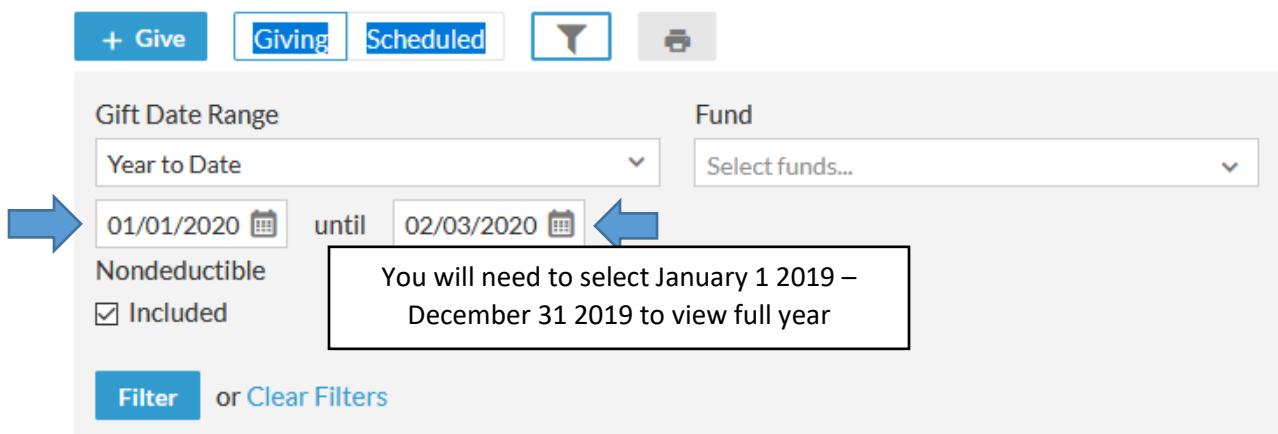

1. Once you login into Realm; Locate the left column of your screen login and you will find the "Giving" section.

2. You see a screen pop up like below, click on the Funnel Shaped Button

3. Here you can Select the beginning date and end date.

4. Then hit filter and it should come up with the donations from the dates selected.

Click the Printer Icon if you need. →